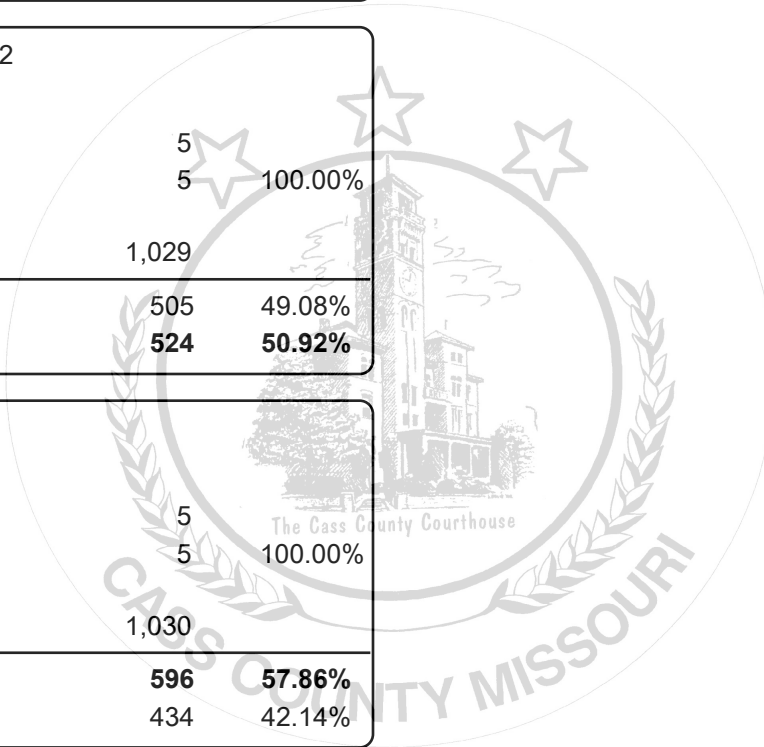

Registered Voters 6,803 - Total Ballots 1,033 : 15.18%

5 of 5 Precincts Reporting 100.00%

HARRISONVILLE QUESTION 1

Number of Precincts	5	
Precincts Reporting	5	100.00%
Total Votes	1,028	
YES	367	35.70%
<b>NO</b>	<b>661</b>	<b>64.30%</b>

HARRISONVILLE QUESTION 2

Number of Precincts	5	
Precincts Reporting	5	100.00%
Total Votes	1,029	
YES	505	49.08%
<b>NO</b>	<b>524</b>	<b>50.92%</b>

HARRISONVILLE QUESTION

Number of Precincts	5	
Precincts Reporting	5	100.00%
Total Votes	1,030	
<b>YES</b>	<b>596</b>	<b>57.86%</b>
NO	434	42.14%